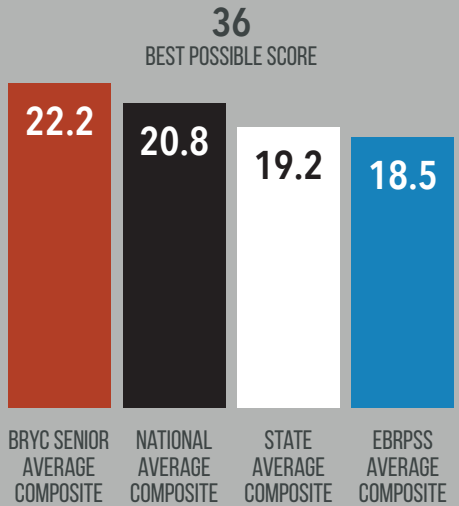

\$3.2M

Gift aid redeemed

91%

Offered non-Pell Grant gift aid

32%

Attending debt-free

COLLEGE PERSISTENCE

86%

BRYC: 4-year, 2-year, and technical colleges

80%

BRYC: 4-year colleges

14%

National 4-year college persistence rate for lower-income students

ACT PERFORMANCE

2.4 PTS – AVG SR GROWTH WHILE IN BRYC

1.7 PTS – AVG JR GROWTH WHILE IN BRYC