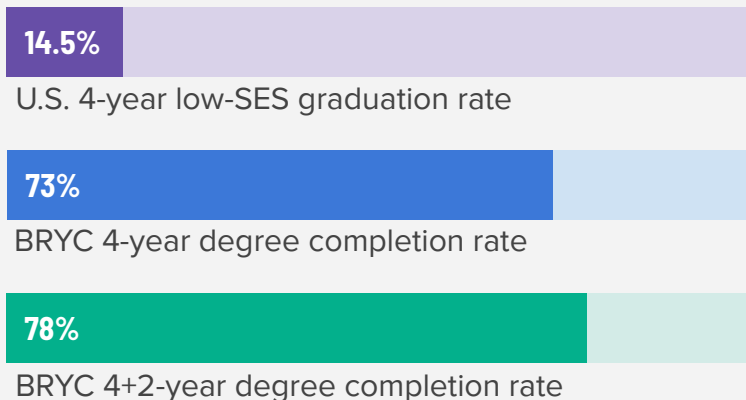

IMPACT

COLLEGE PERSISTENCE: 510 ALUMNI

2020 ACT PERFORMANCE

85%

of Fellows stay in BRYC

97%

of Fellows recommend BRYC

97%