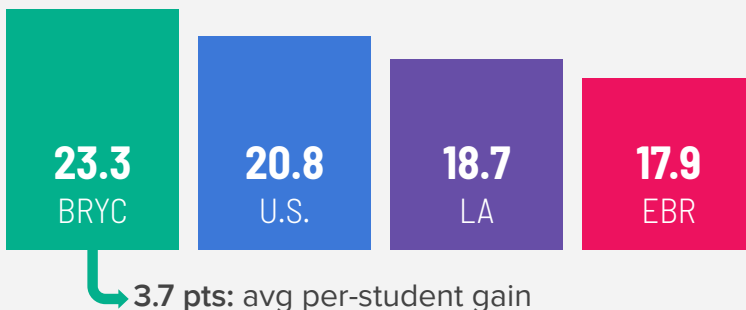

IMPACT

COLLEGE PERSISTENCE: 510 ALUMNI

2020 ACT PERFORMANCE

85%

of Fellows stay in BRYC

97%

of Fellows recommend BRYC

97%